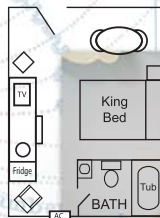

Welcome to Wildwood's Most Conveniently Located Motel...

King's Quarters

**One room
Deluxe Motel
unit with King
Bed and a full
bathroom**

Motel and Room Features

- Heated Pool & Jacuzzi
- Roof-Top Sundeck
- BBQ Grill
- Air Conditioning & Heat
- Microwave & Refrigerator
- Color Cable TV
- Daily Maid Service
- 2 Doubles or King Bed
- Full Bathroom and Hair Dryer
- Phones & Coffee Makers in Rooms
- Ice Machine
- Connecting Rooms
- Free Parking
1 car per unit

Mermaid's Quarters

**One room Deluxe
Motel unit with two
double beds and a
full bathroom**

**A Resort Motel in the center of Wildwood.
Located at the Beach and Boardwalk.
With it's Swimming Pool, Jaccuzzi, Roof-Top
Sun Deck, Deluxe Rooms, Cable Color TV's
the Quarter Deck Motel is the perfect
Vacation Getaway.**