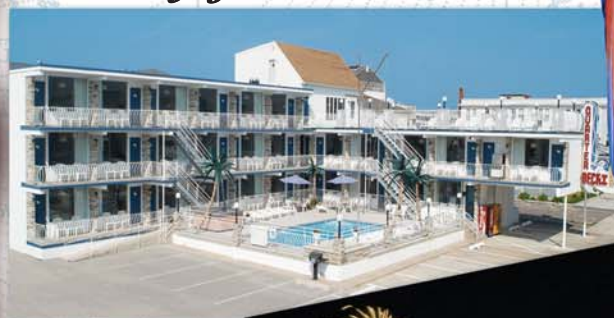

Quarter Deck

MOTEL

Wildwood, New Jersey

A Voyage that Never Ends...

*"This place is a Beauty
A Beachfront Cutie,
How I got here
I haven't a clue"*

*At the end of our decks
you are at the Beach
and Boardwalk*

Welcome to Wildwood's Most Conveniently Located Motel...

King's Quarters

**One room
Deluxe Motel
unit with King
Bed and a full
bathroom**

Motel and Room Features

- Heated Pool & Jacuzzi
- Roof-Top Sundeck
- BBQ Grill
- Air Conditioning & Heat
- Microwave & Refrigerator
- Color Cable TV
- Daily Maid Service
- 2 Doubles or King Bed
- Full Bathroom and Hair Dryer
- Phones & Coffee Makers in Rooms
- Ice Machine
- Connecting Rooms
- Free Parking
1 car per unit

Mermaid's Quarters

**One room Deluxe
Motel unit with two
double beds and a
full bathroom**

**A Resort Motel in the center of Wildwood.
Located at the Beach and Boardwalk.
With it's Swimming Pool, Jaccuzzi, Roof-Top
Sun Deck, Deluxe Rooms, Cable Color TV's
the Quarter Deck Motel is the perfect
Vacation Getaway.**